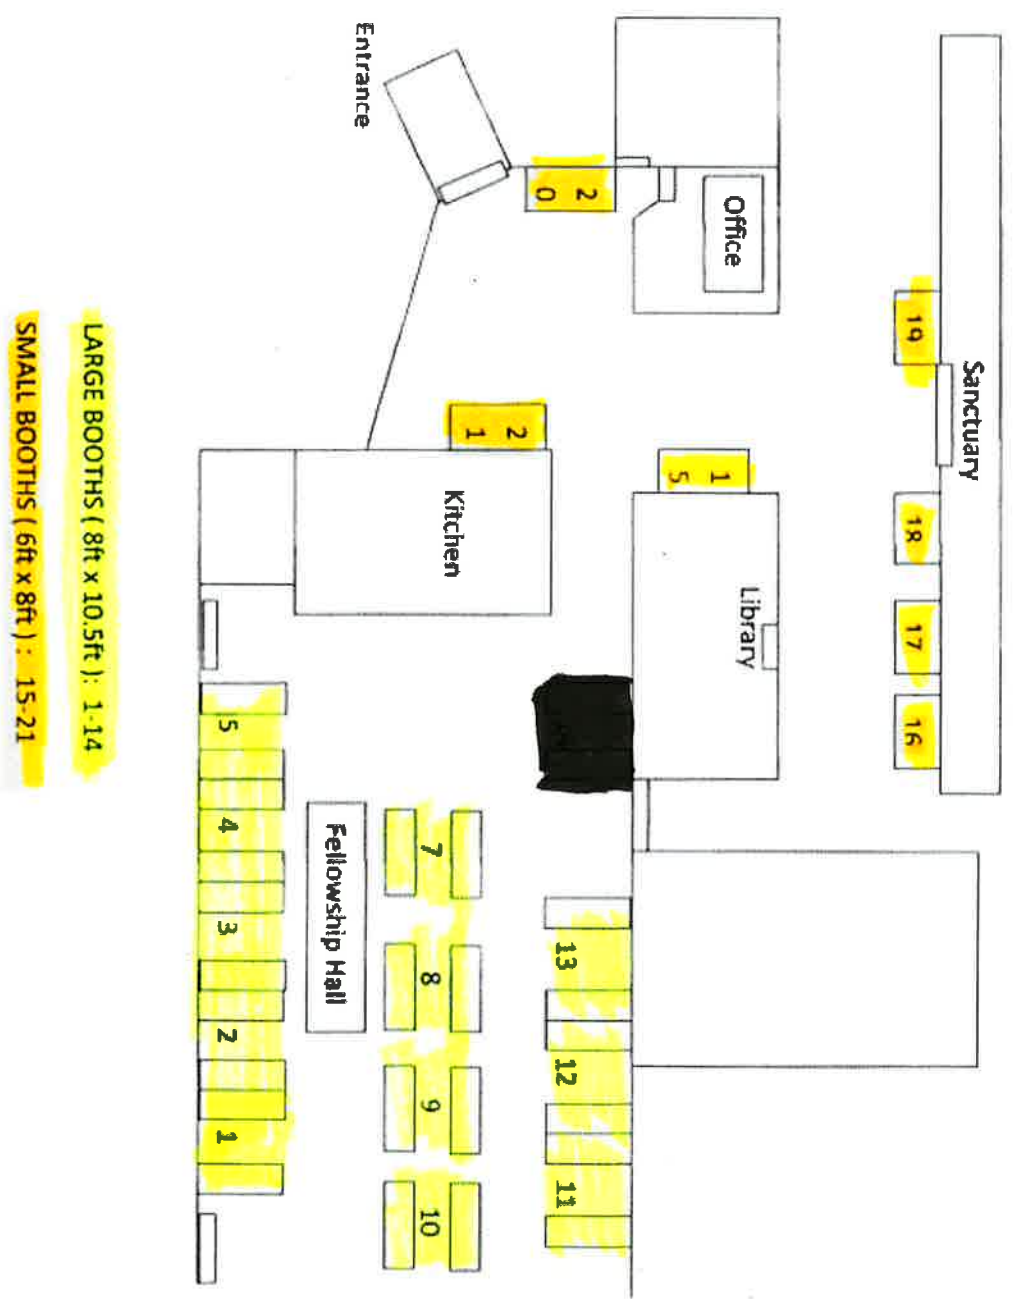

April 5th 2025

LARGE BOOTHS (8ft x 10.5ft) : 1-14

SMALL BOOTHS (6ft x 8ft) : 15-21